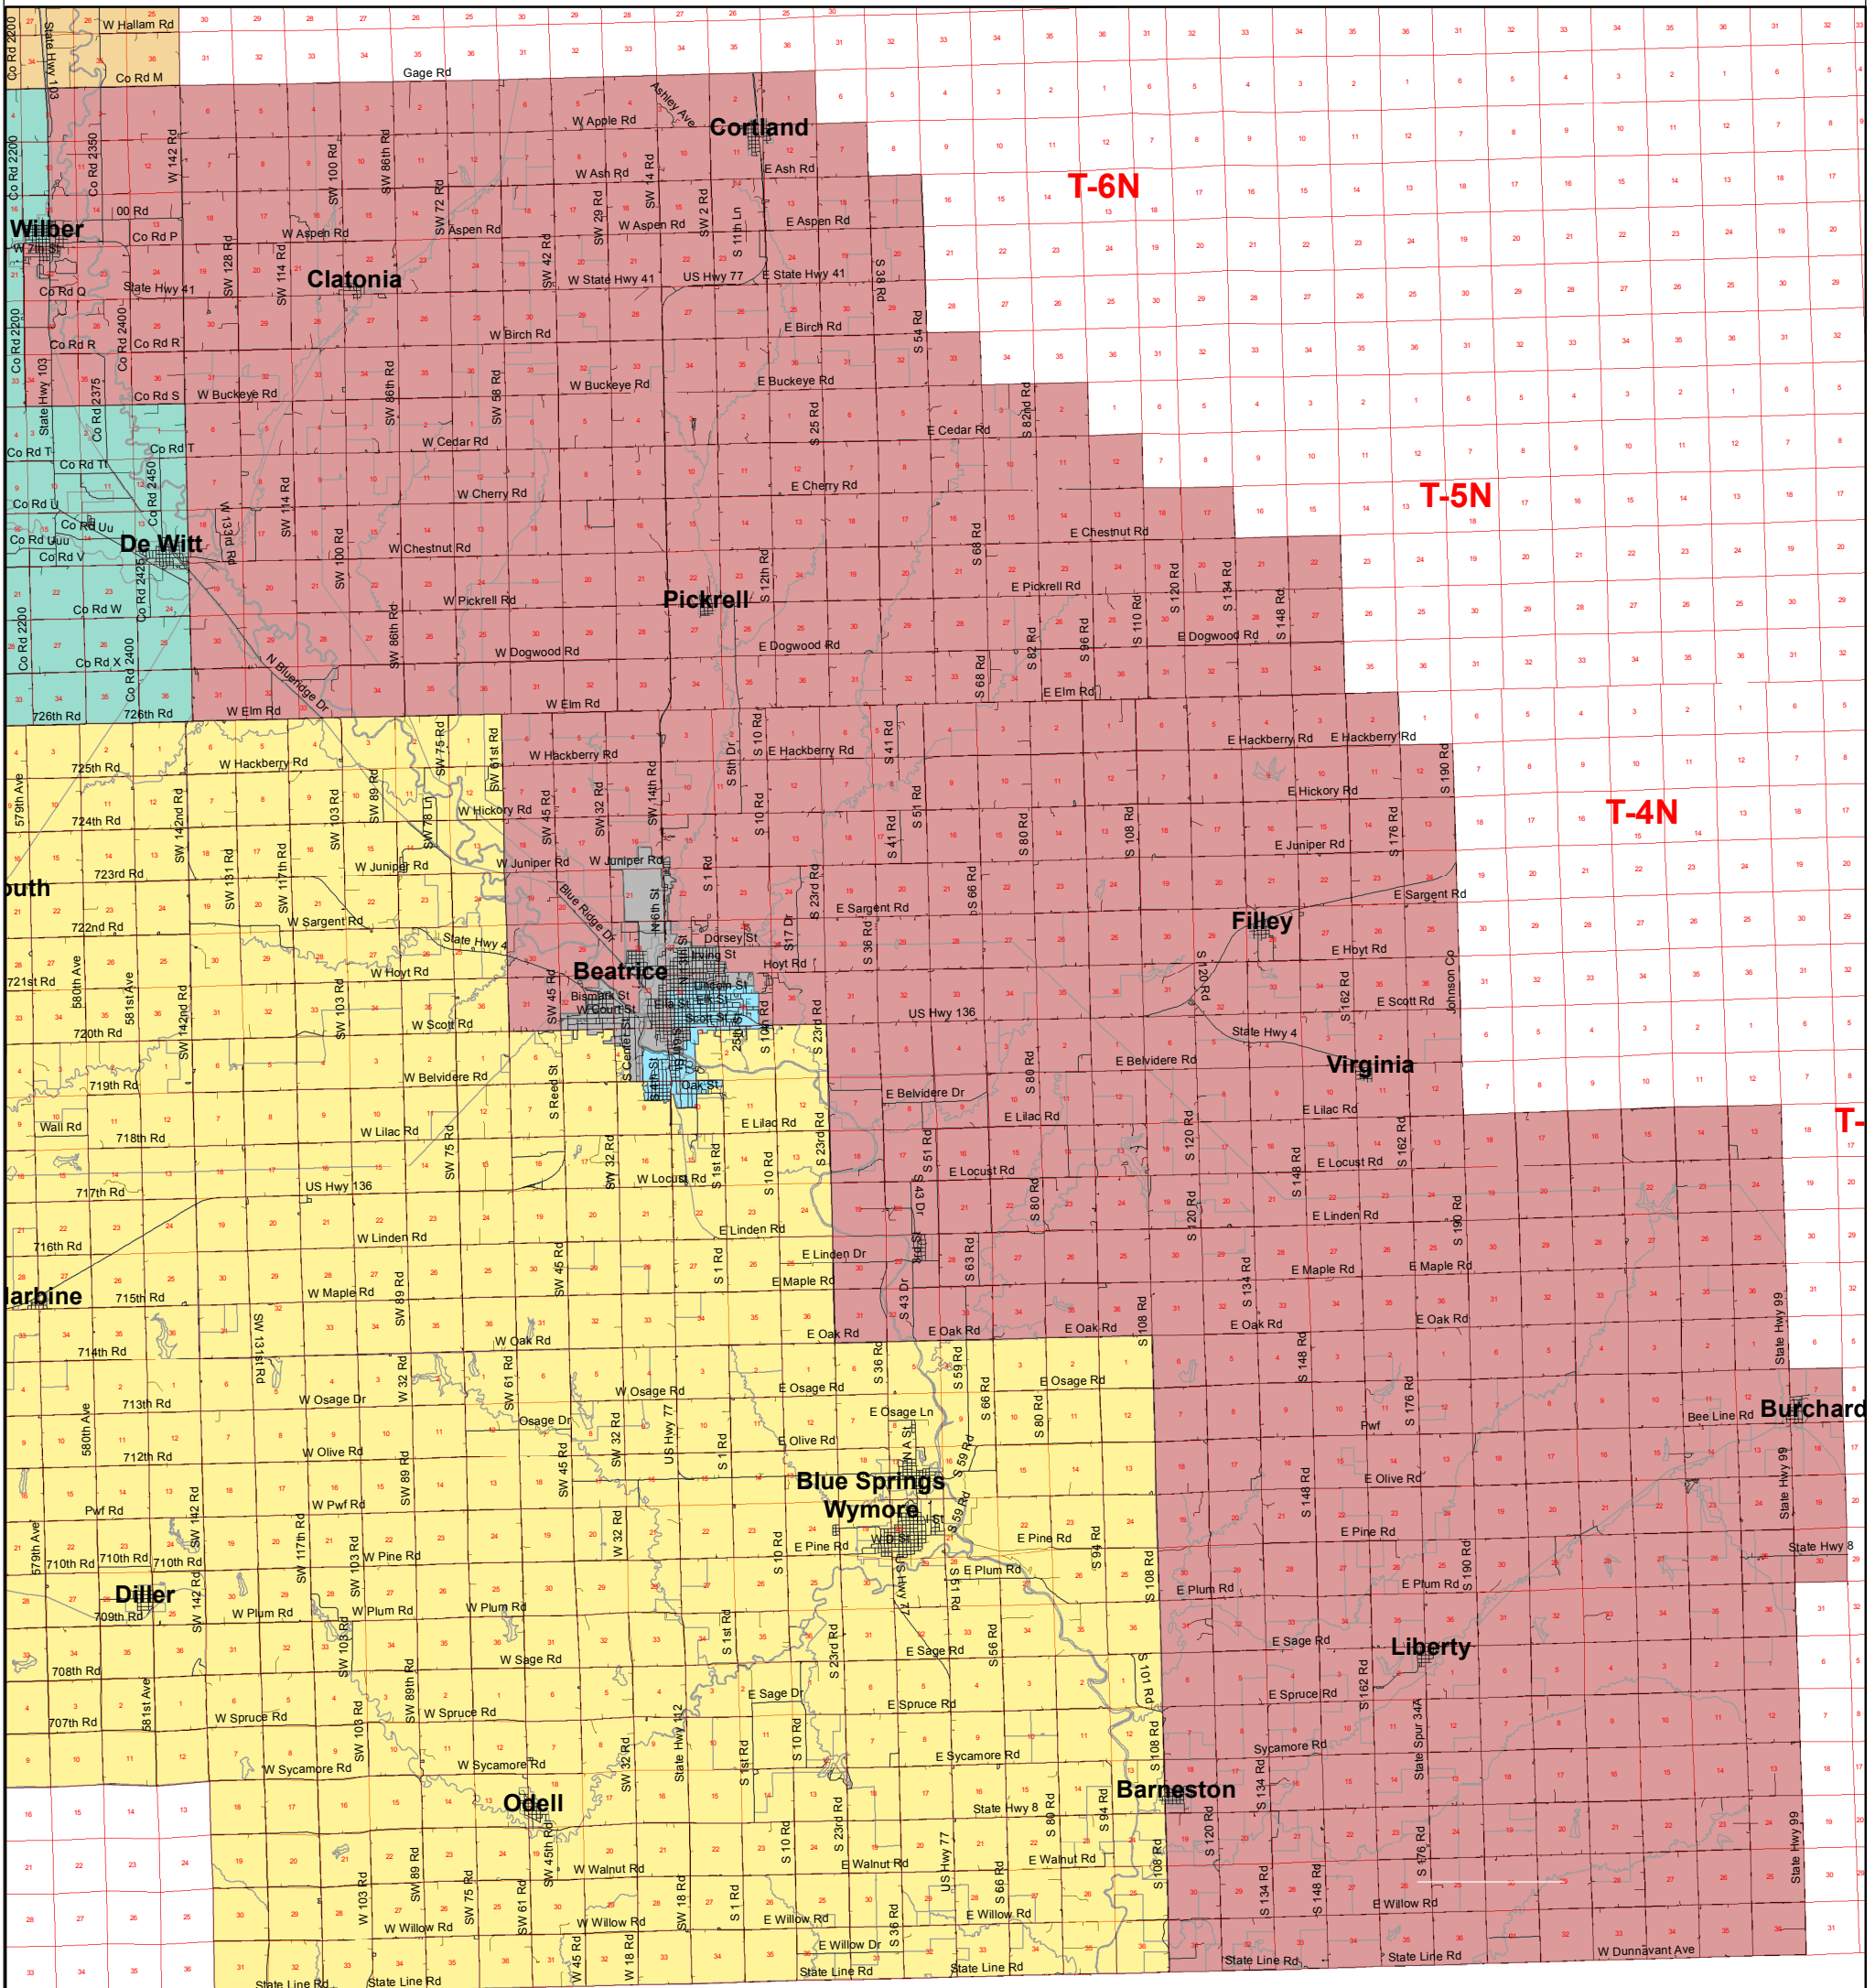

Lower Big Blue NRD Sub-District 1

R-4E R-5E R-6E R-7E R-8E R-9E

Legend

- Roads
- Sub-District 1
- Sub-District 2
- Sub-District 3
- Sub-District 4
- Sub-District 5
- Sub-District 6
- Section

0 2.5 5 10 15 20 Miles

Lower Big Blue
Natural Resources District

Watershed Capital of Nebraska