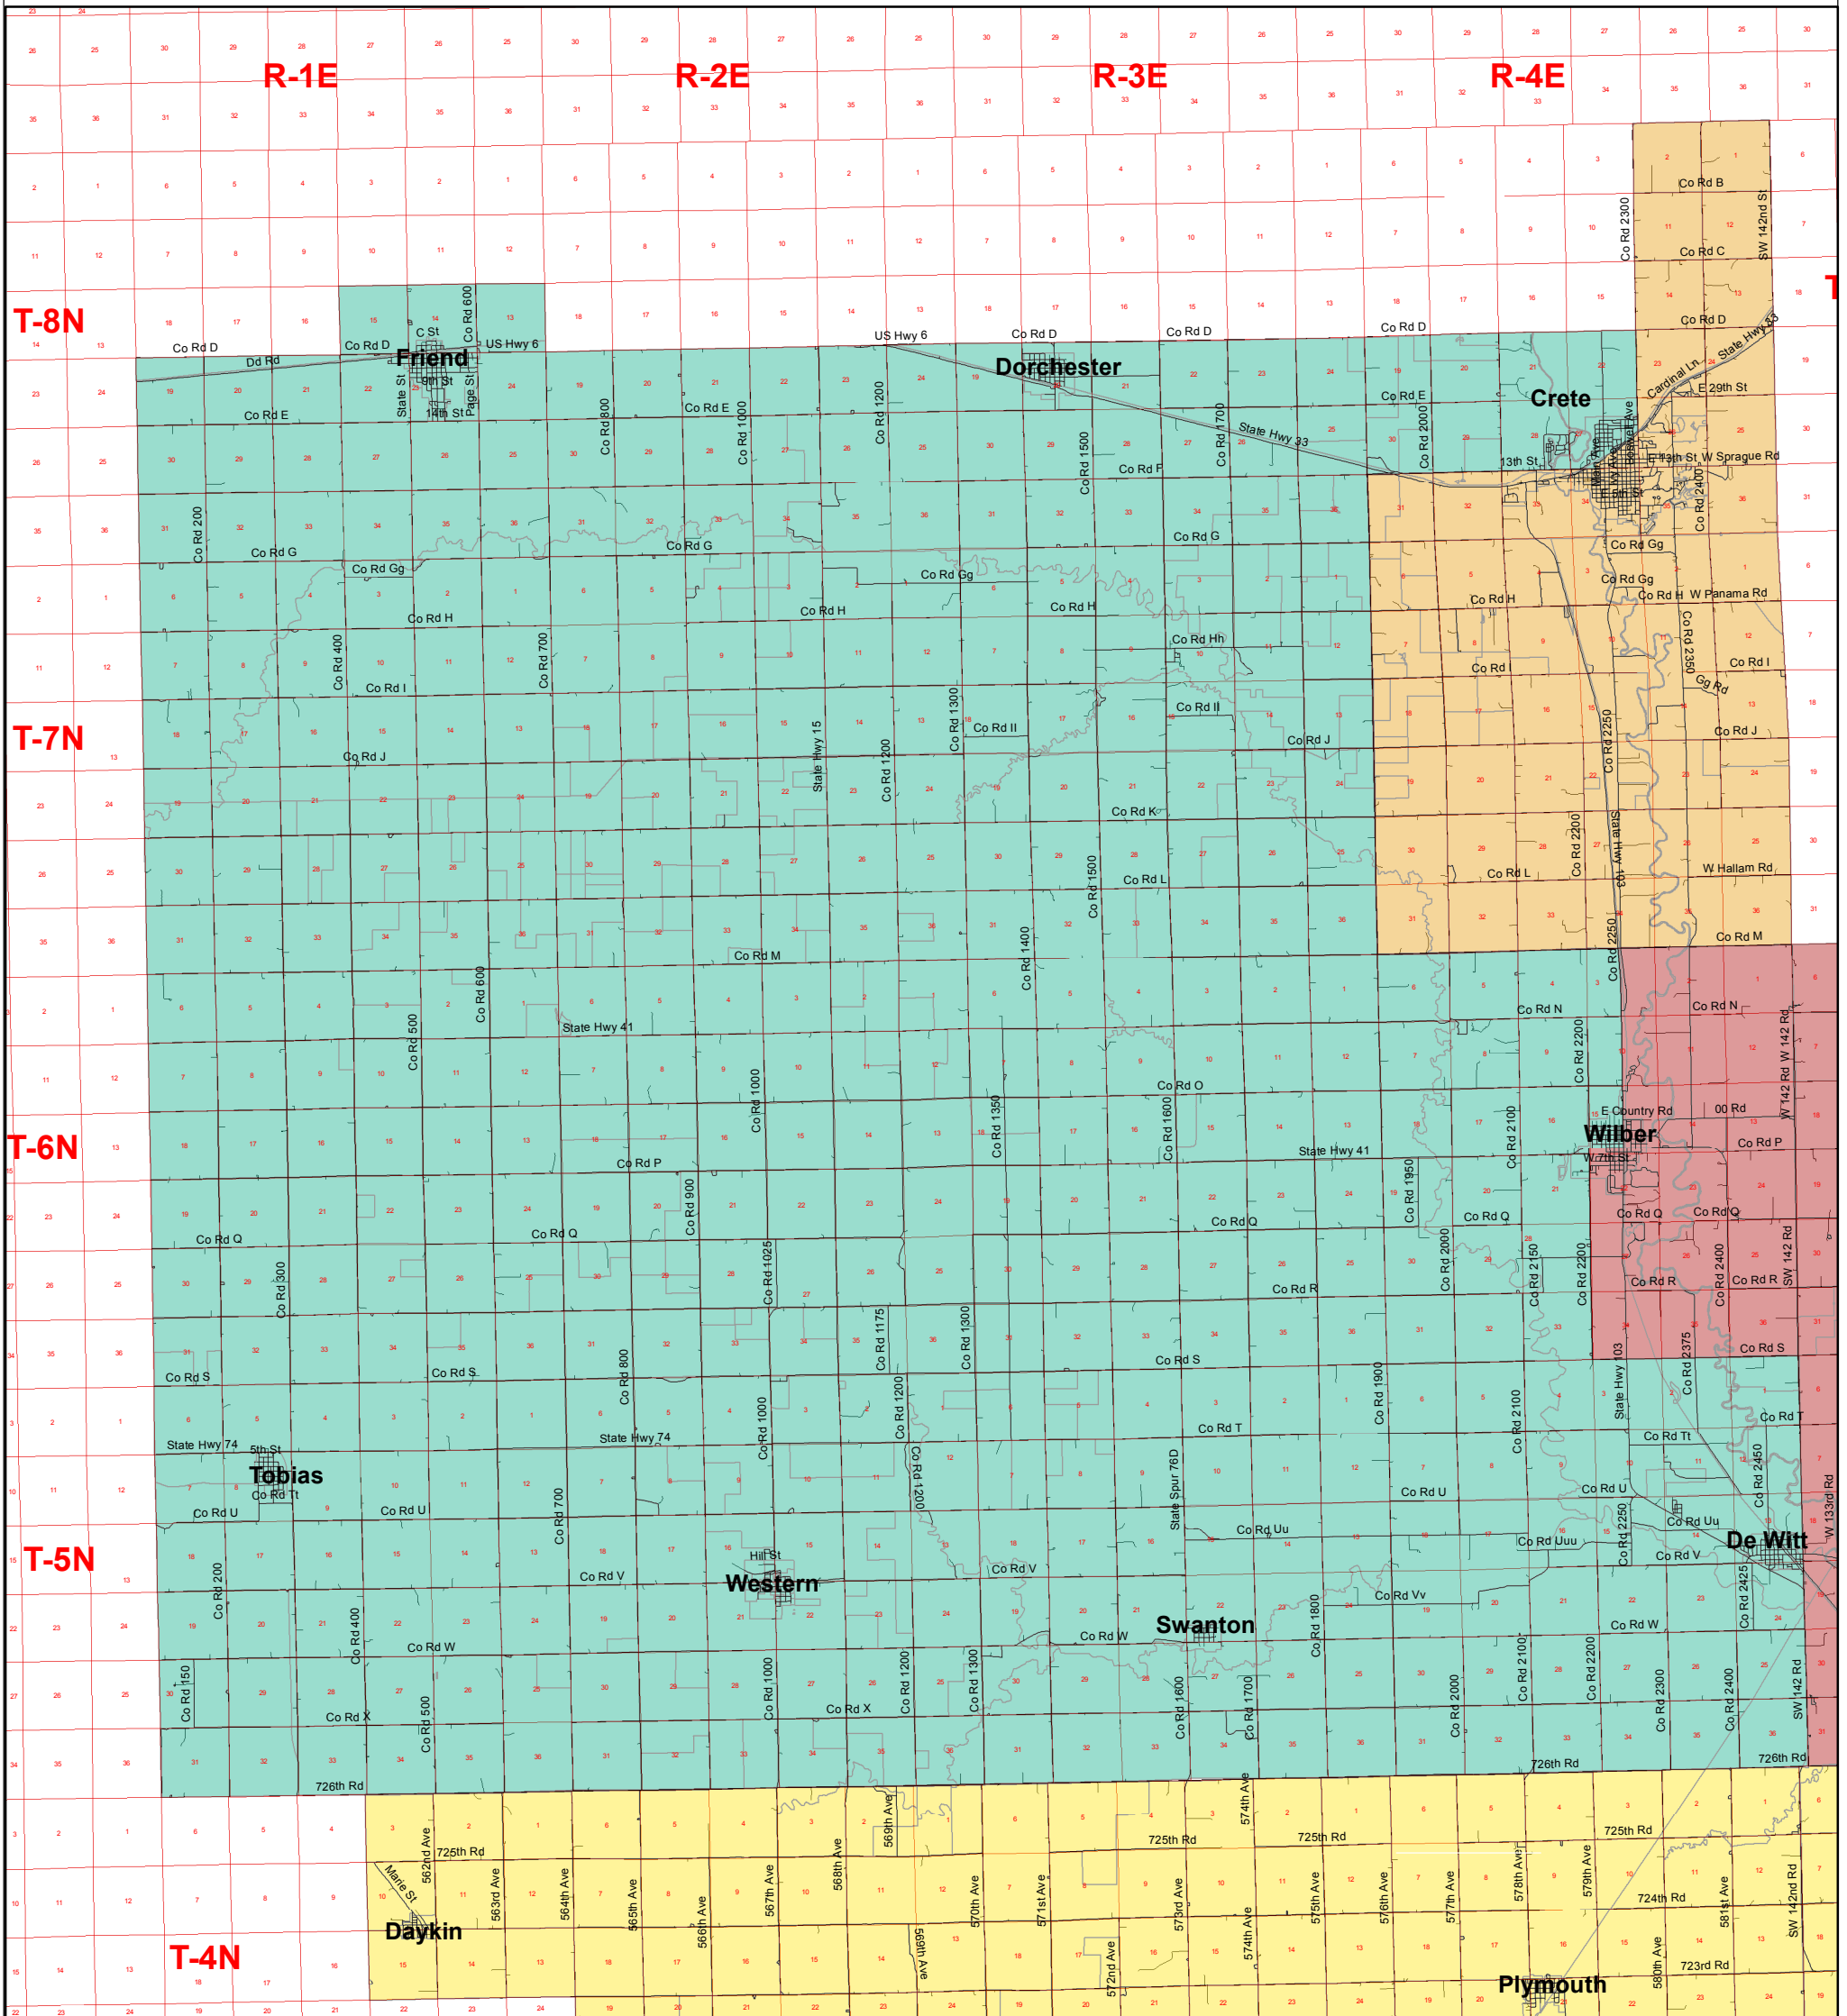

Lower Big Blue NRD Sub-District 3

Legend

- Roads
- Sub-District 1
- Sub-District 2
- Sub-District 3
- Sub-District 4
- Section

Lower Big Blue
Natural Resources District

Watershed Capital of Nebraska