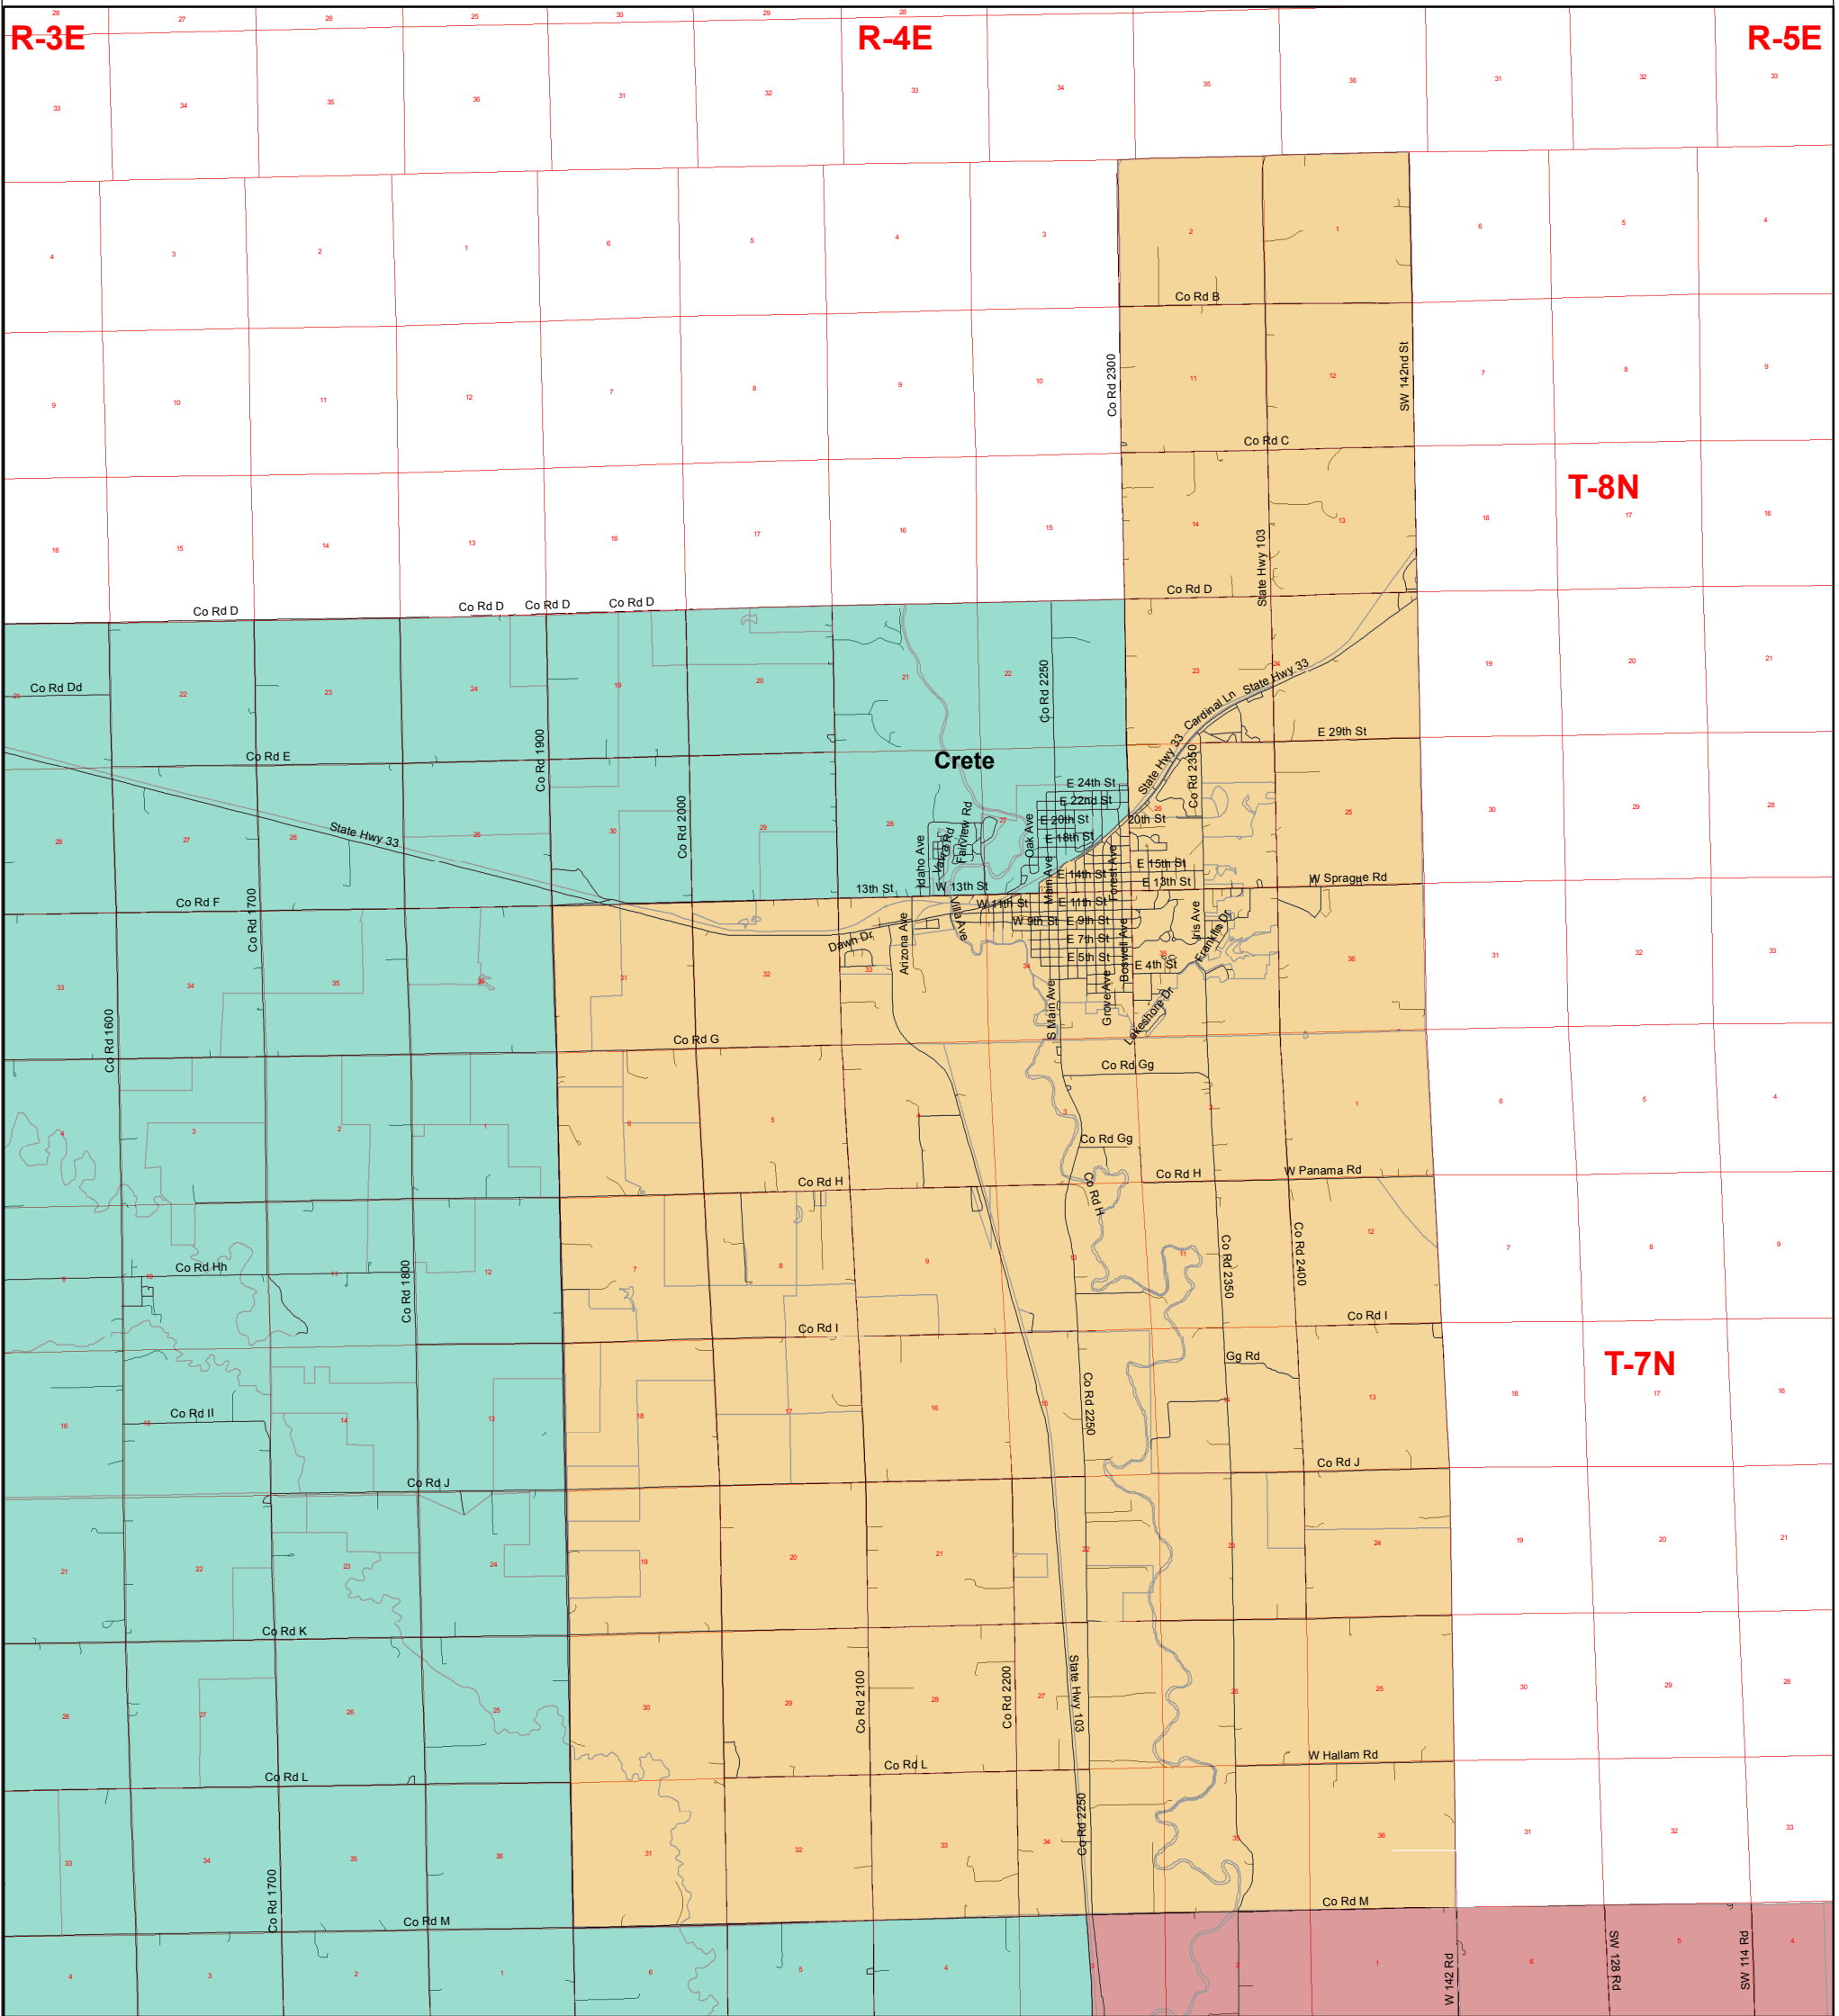

Lower Big Blue NRD Sub-District 4

Legend

- Roads
- Sub-District 1
- Sub-District 3
- Sub-District 4
- Section

Lower Big Blue
Natural Resources District

Watershed Capital of Nebraska